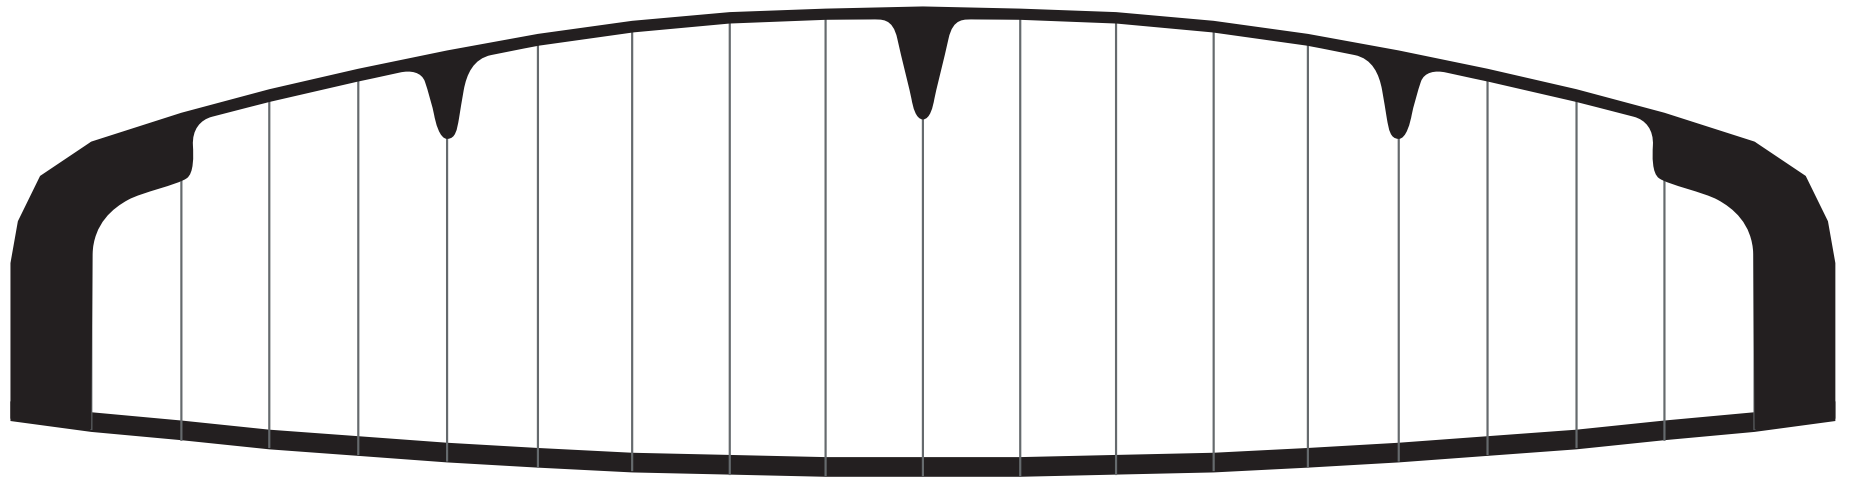

REO V5

AMP V1

#MYOZONE CUSTOM KITE DESIGN CONTEST

TIP: This Pdf will open in to Adobe Illustrator and be in an editable vector format.

FABRIC COLOURS AVAILABLE