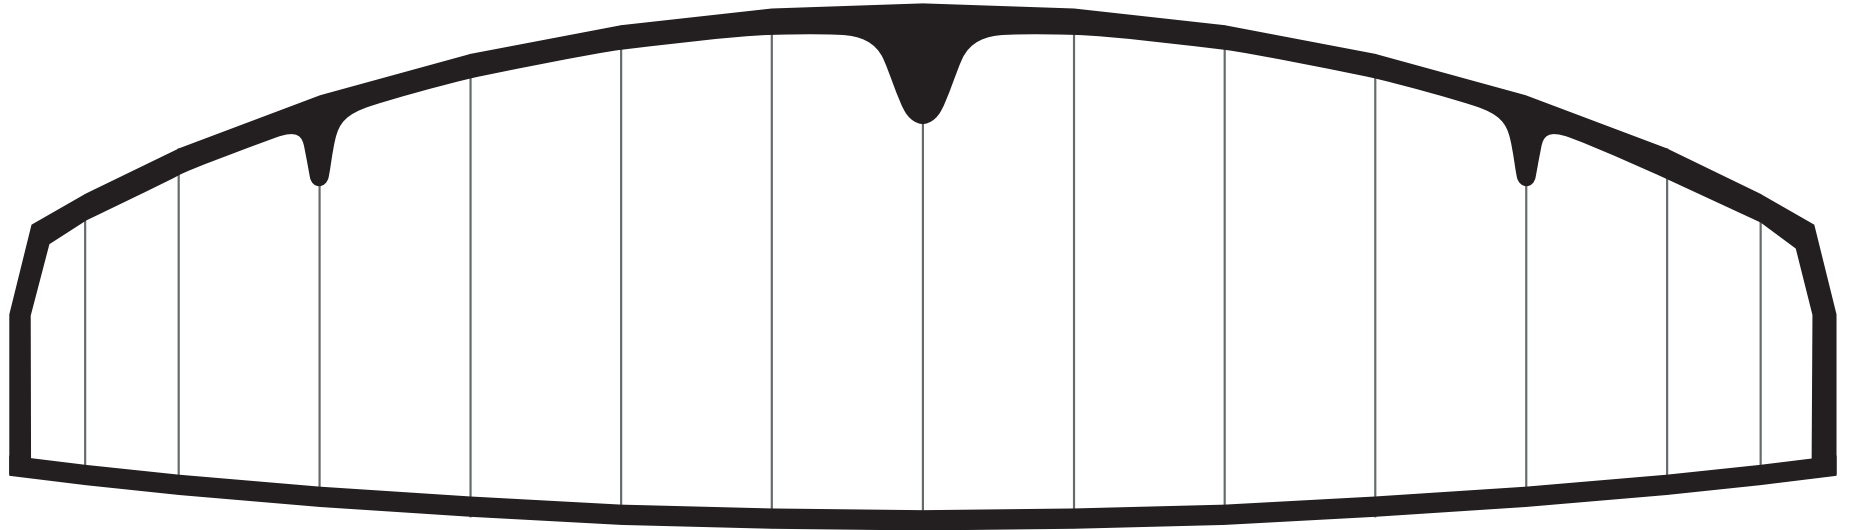

REO V5

AMP V1

#MYOZONE CUSTOM KITE DESIGN CONTEST

TIP: This Pdf will open in to Adobe Illustrator and be in an editable vector format.

FABRIC COLOURS AVAILABLE