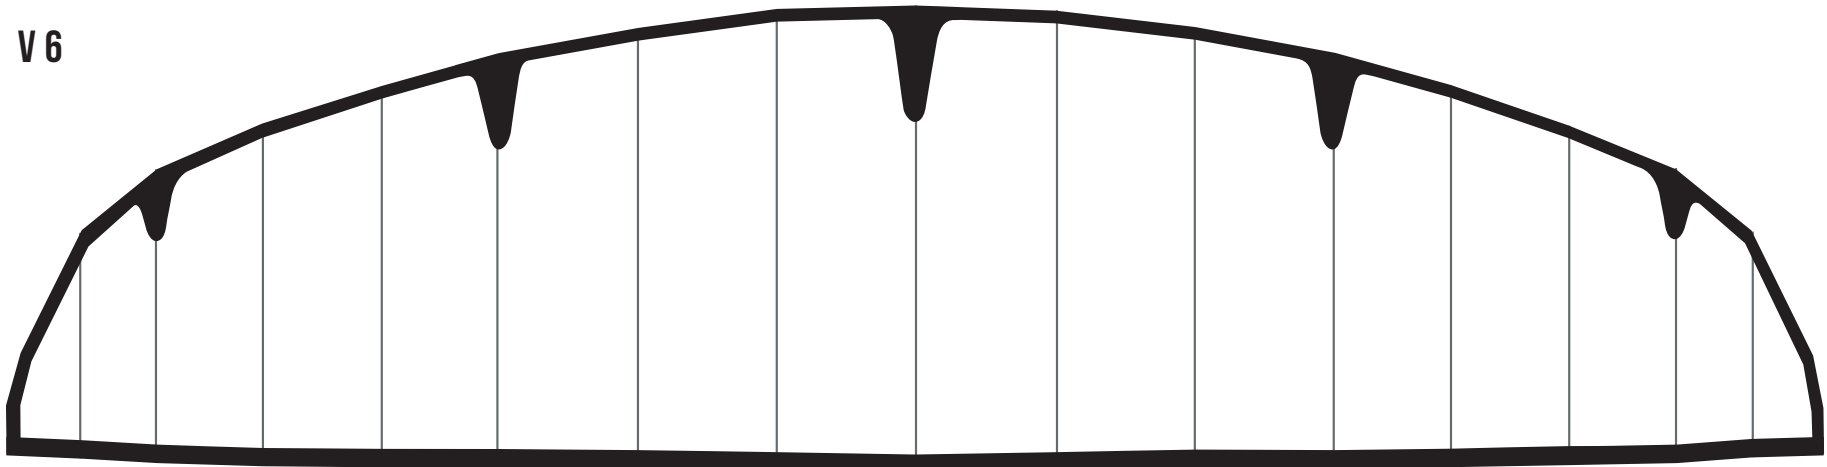

TIP: This Pdf will open in to Adobe Illustrator and be in an editable vector format.

FABRIC COLOURS AVAILABLE

EDGE V10

ZEPHYR V6

#MYOZONE CUSTOM KITE DESIGN CONTEST

TIP: This Pdf will open in to Adobe Illustrator and be in an editable vector format.