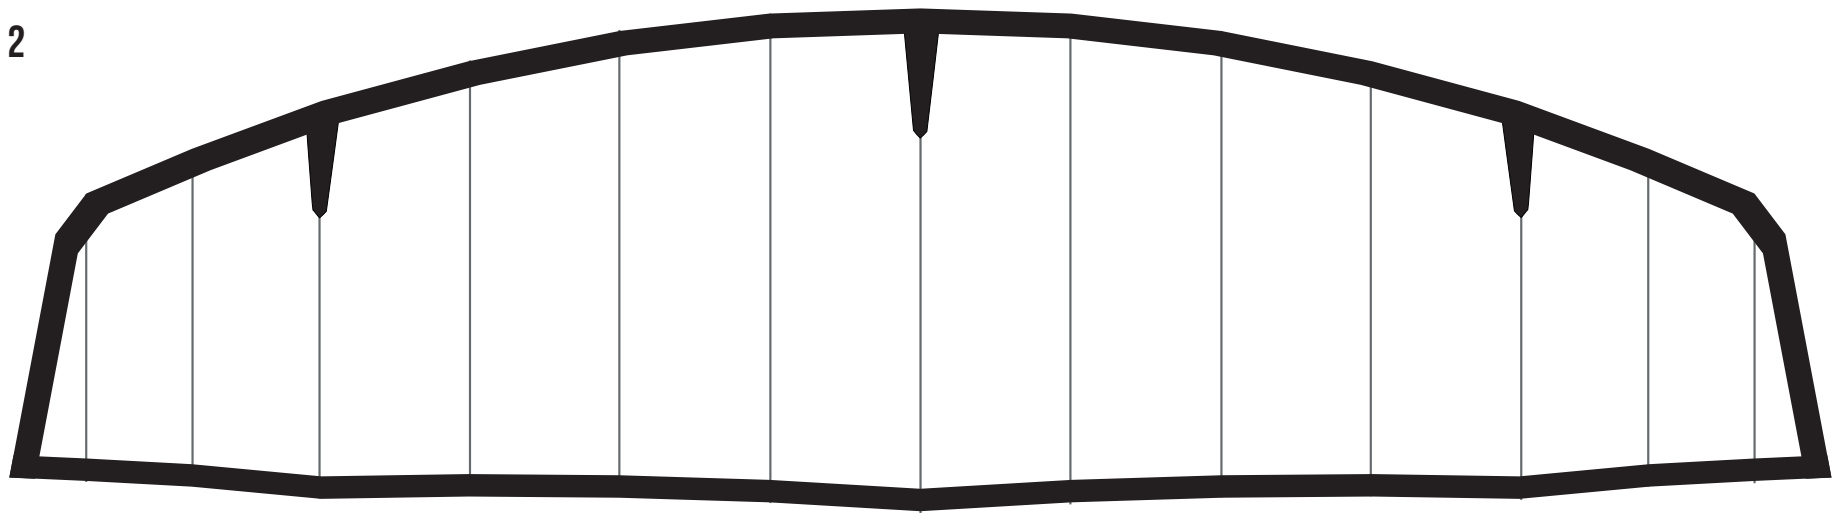

ALPHA V1

ENDURO V2

#MYOZONE CUSTOM KITE DESIGN CONTEST

TIP: This Pdf will open in to Adobe Illustrator and be in an editable vector format.

FABRIC COLOURS AVAILABLE