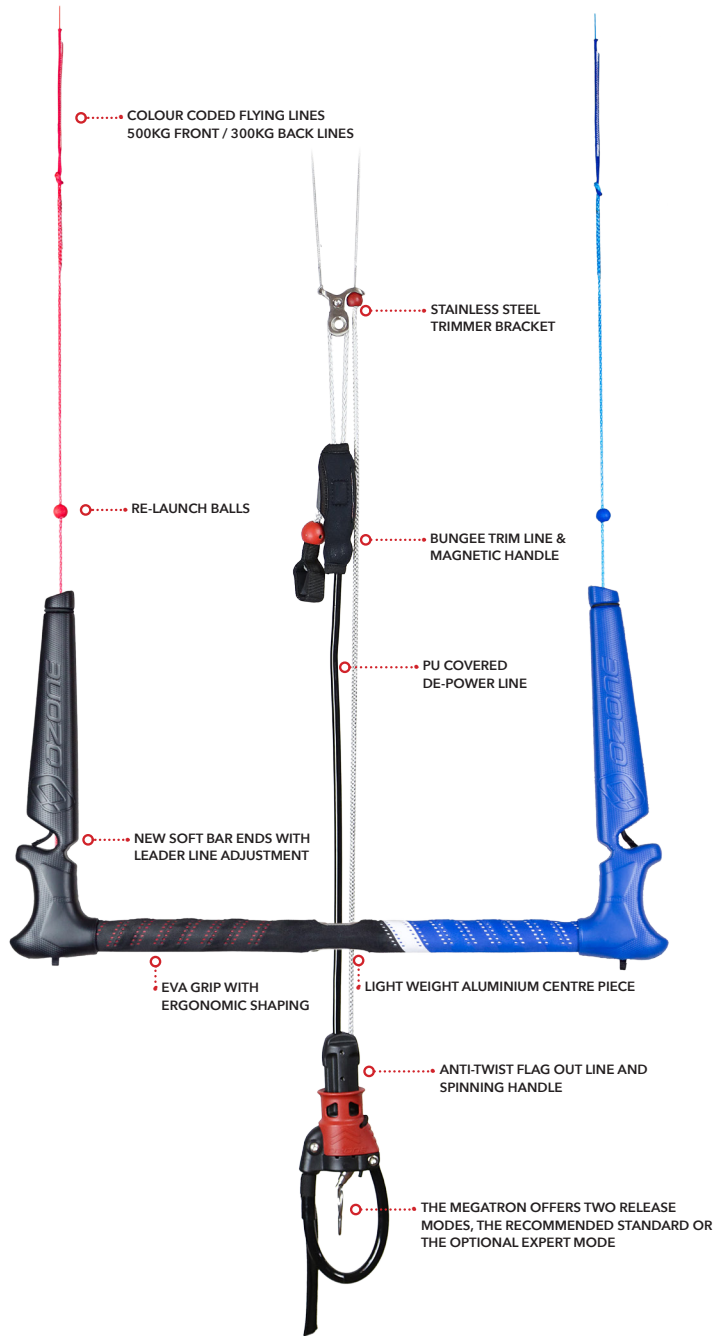

CONTACT WATER CONTROL SYSTEM

THE CONTACT-WATER CONTROL SYSTEM OFFERS THE LATEST IN RELEASE FEATURES, A CLEAN CONTROL BAR DESIGN AND A SIMPLE EASY-TO-USE TRIMMING SYSTEM.

PUSH AWAY QUICK RELEASE

The control system features our Megatron push-away quick release with total flag out of the kite. The release handle is ergonomic with positive release forces for quick and easy release. Simple re-assembly saves time and gets you back up and riding faster.

TWO RELEASE MODES

The Megatron offers riders a choice of two release modes, the recommended Standard or the optional Expert mode.

- Standard mode offers 100% flag out in all situations by releasing the Megatron or letting go of the bar when un-hooked.
- Expert mode offers 100% flag out only when the Megatron is released whilst hooked in, allowing riders practicing whilst hooked in, letting go of the bar without releasing the kite to flag out (not recommended).

ANTI-TWIST FLAG OUT LINE AND SPINNING HANDLE

The flag out line running through the Megatron & kite leash attachment at the bottom keeps the leash tangle free when doing rotations and manually unwinding the centre lines using the Spinning Handle.

AUTO POSITIONING CHICKEN LOOP

Designed in conjunction with the bar centre piece, the Megatron spinning handle auto positions the chicken loop when unhooking.

SOFT BAR ENDS WITH LEADER LINE ADJUSTMENT

Soft bar ends for comfort and are less likely to damage lightly constructed boards. The leader lines are adjustable via knots inside the float, simply pull out from the opening to access and adjust to your preference.