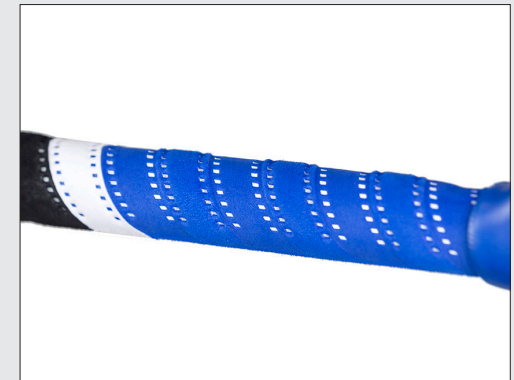

NEW EVA GRIP WITH ERGONOMIC SHAPING