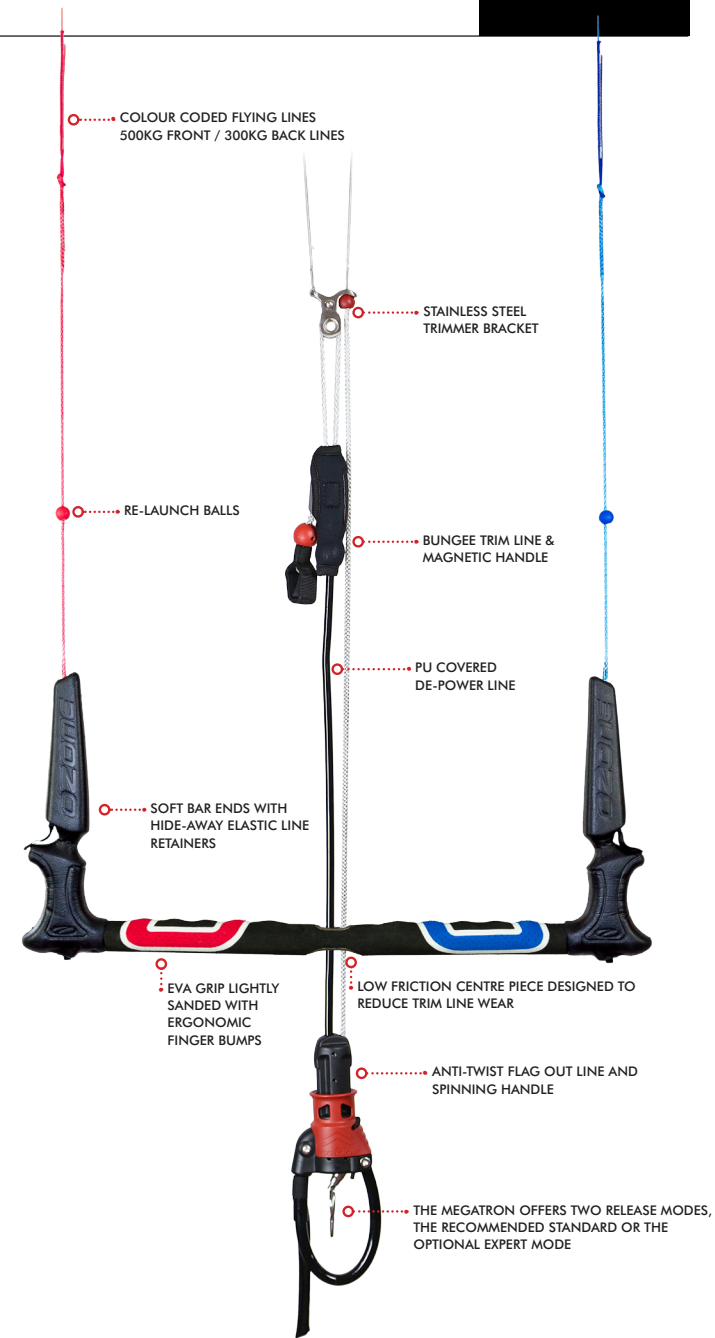

ANTI-TWIST FLAG OUT LINE AND SPINNING HANDLE

The flag out line running through the Megatron & kite leash attachment at the bottom keeps the leash tangle free when doing rotations and manually unwinding the centre lines using the Spinning Handle.

AUTO POSITIONING CHICKEN LOOP

Designed in conjunction with the bar centre piece, the Megatron spinning handle auto positions the chicken loop when unhooking.

STAINLESS STEEL LEADER LINE PIN

Superior strength is achieved with a Stainless pin running through the bar. This creates an ultra strong and direct connection between the control bar to flying lines.

CONTACT-WATER CONTROL SYSTEM BAR SIZES

Bar sizes come in 45cm, 50cm and 55cm. The larger size PU chicken loop (sold separately) is perfect for riders with longer arms or requiring even easier hooking in & out.

CONTACT-WATER CONTROL SYSTEM

PU COVERED DE-POWER LINE

The tough PU covered de-power line significantly reduces wear when sheeting in and out.

LOW FRICTION CENTRE PIECE

The control bar features a low friction centre piece designed to reduce trim line wear.